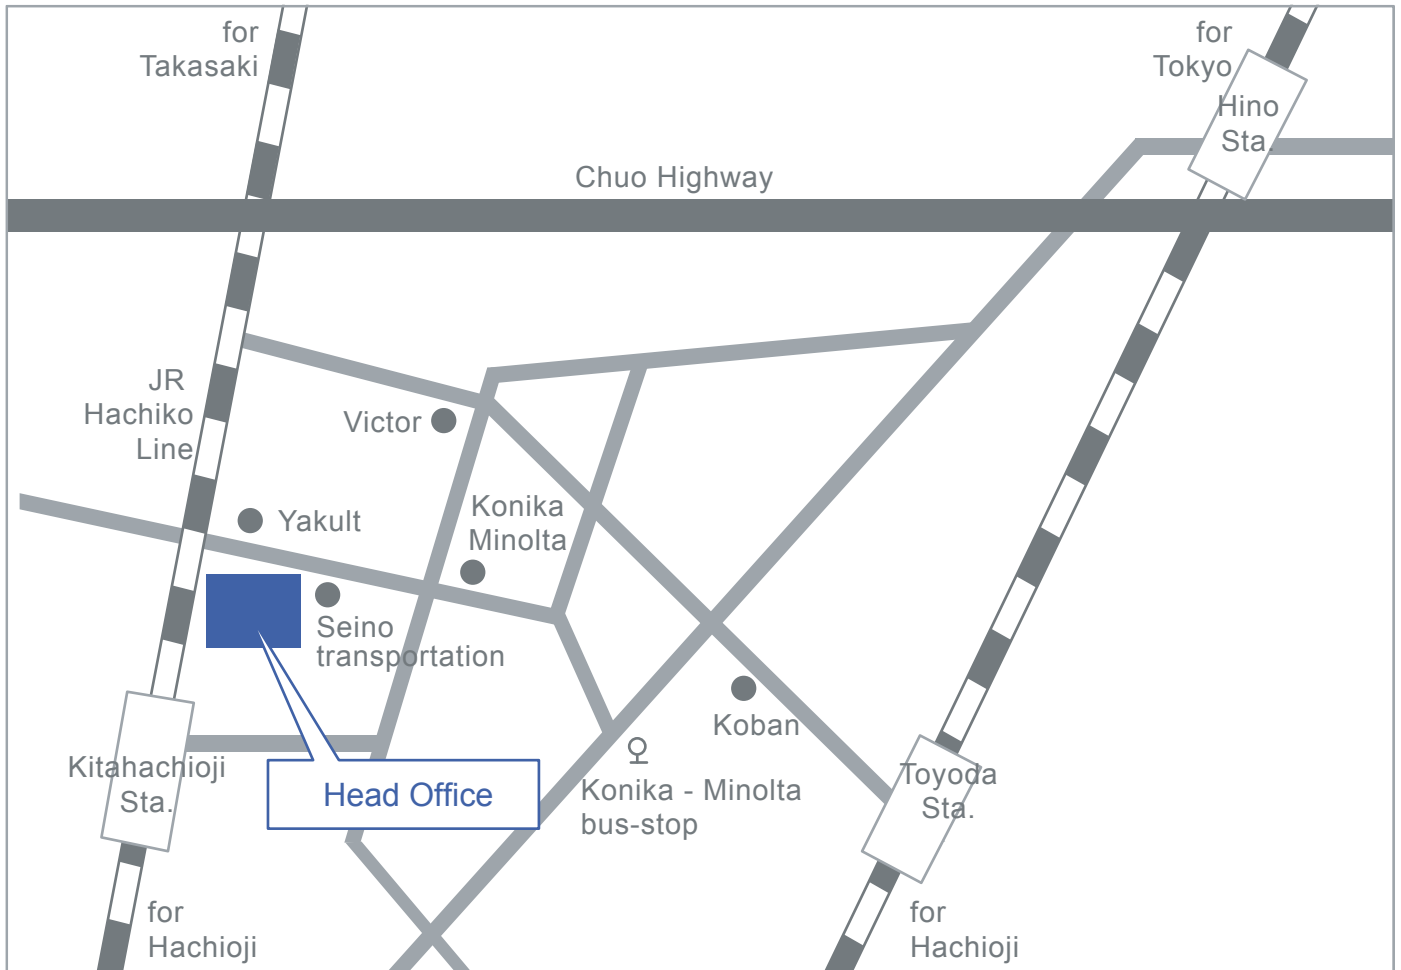

ACCRETECH Head Office

Contact:

2968-2, Ishikawa-machi, Hachioji-shi, Tokyo 192-8515, Japan
Tel: 81 (42) 642-1701

Access:

1. Approx, 5 minutes from "Kitahachioji" station of the JR Hachiko Line.
2. North Exit of "Hino" station of the JR Chuo Line, by "Keio Bus" bounding for "Hachioji", then approx. 6 minutes from "Konika - Minolta" bus-stop, or approx. 7 minutes (3 km) by taxi from the "Hino" station.
3. Approx. 7 minutes (3 km) by taxi from "Toyoda" station of the JR Chuo Line.