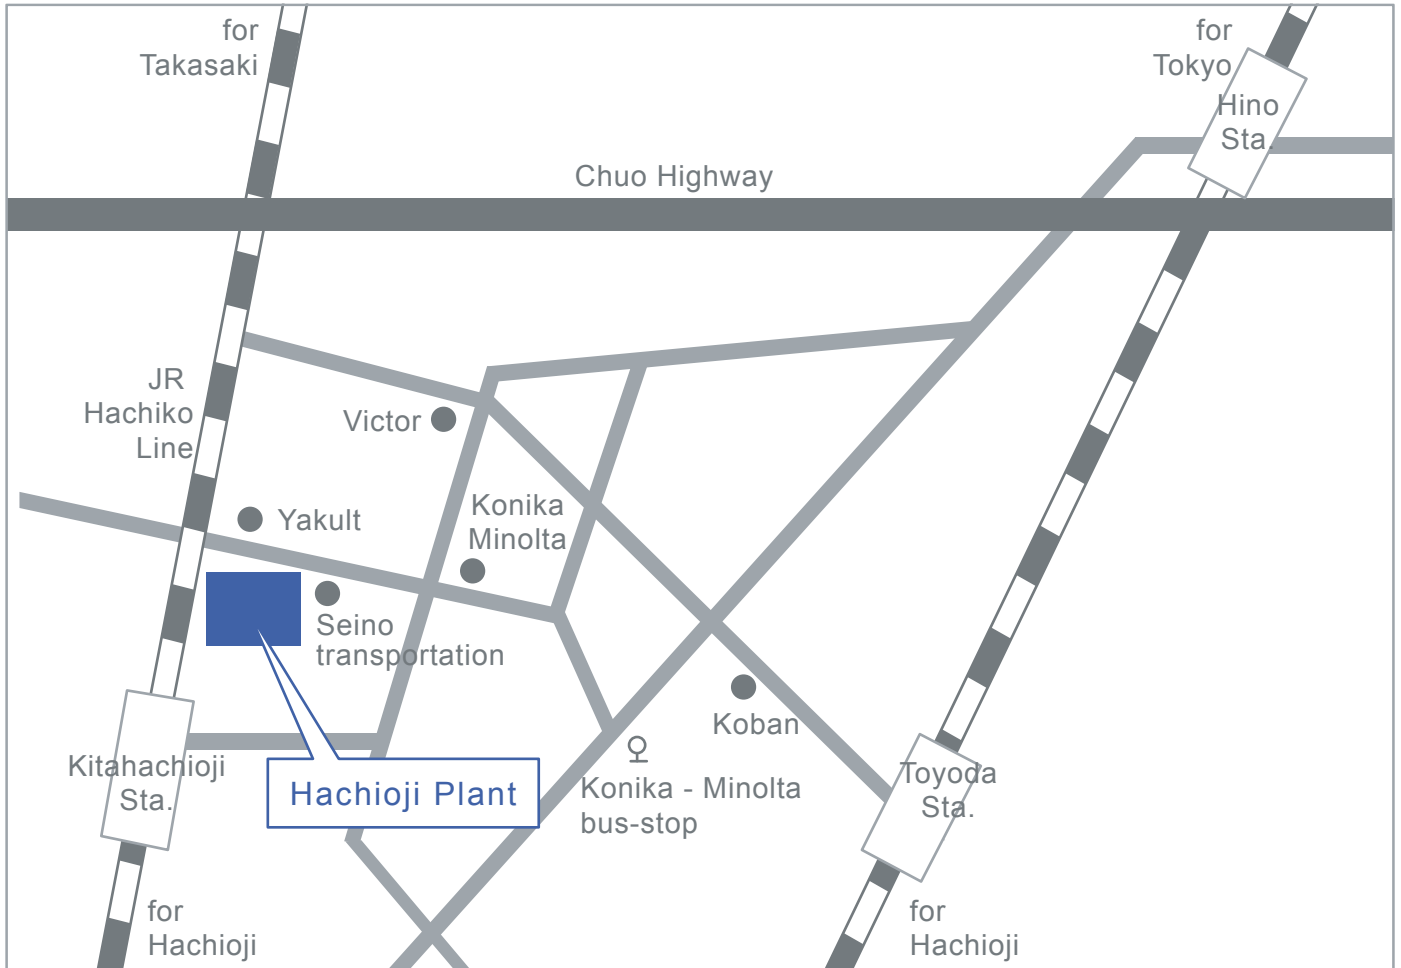

ACCRETECH Hachioji Plant

Contact:

2968-2, Ishikawa-machi, Hachioji-shi, Tokyo 192-0032, Japan
Tel: 81 (426) 42-0381

Access:

1. Approx, 5 minutes from "Kitahachioji" station of the JR Hachiko Line.
2. North Exit of "Hino" station of the JR Chuo Line, by "Keio Bus" bounding for "Hachioji", then approx. 6 minutes from "Konika - Minolta" bus-stop, or approx. 7 minutes (3 km) by taxi from the "Hino" station.
3. Approx. 7 minutes (3 km) by taxi from "Toyoda" station of the JR Chuo Line.